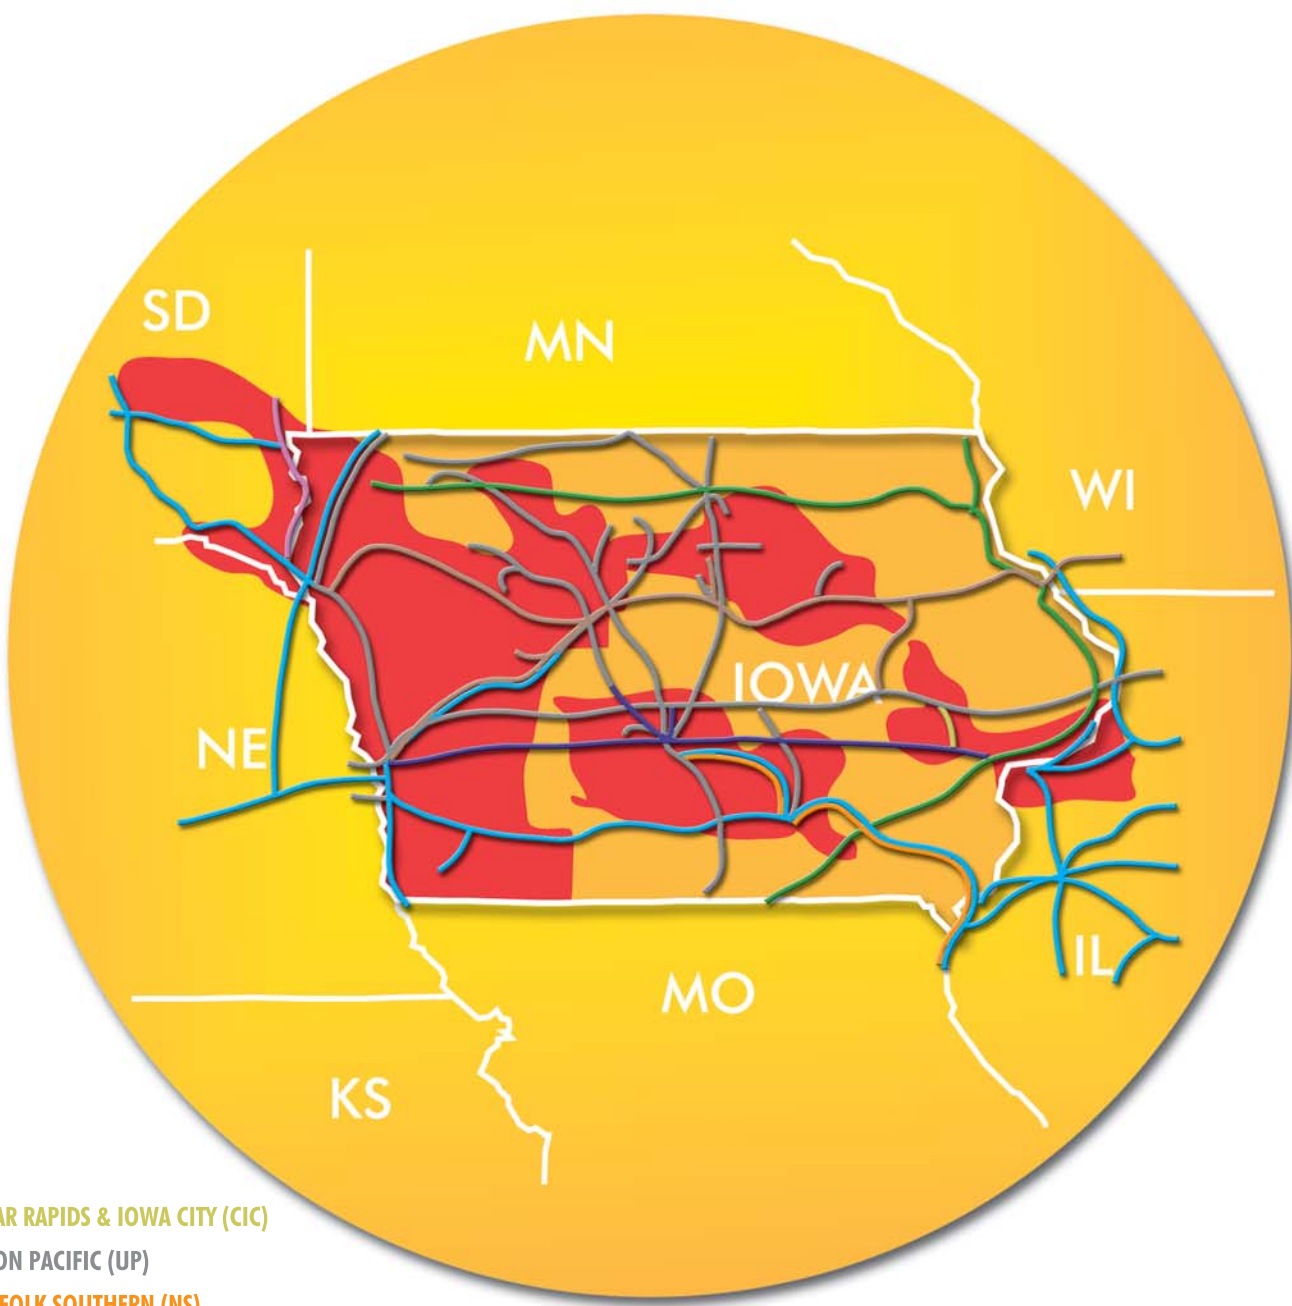

rail network

MidAmerican Energy Service Territory

- CEDAR RAPIDS & IOWA CITY (CIC)
- UNION PACIFIC (UP)
- NORFOLK SOUTHERN (NS)
- BURLINGTON NORTHERN SANTA FE (BNSF)
- CANADIAN NATIONAL (CN)
- IOWA, CHICAGO & EASTERN (IC&E)
- IOWA INTERSTATE RAILROAD (IAIS)
- D & I