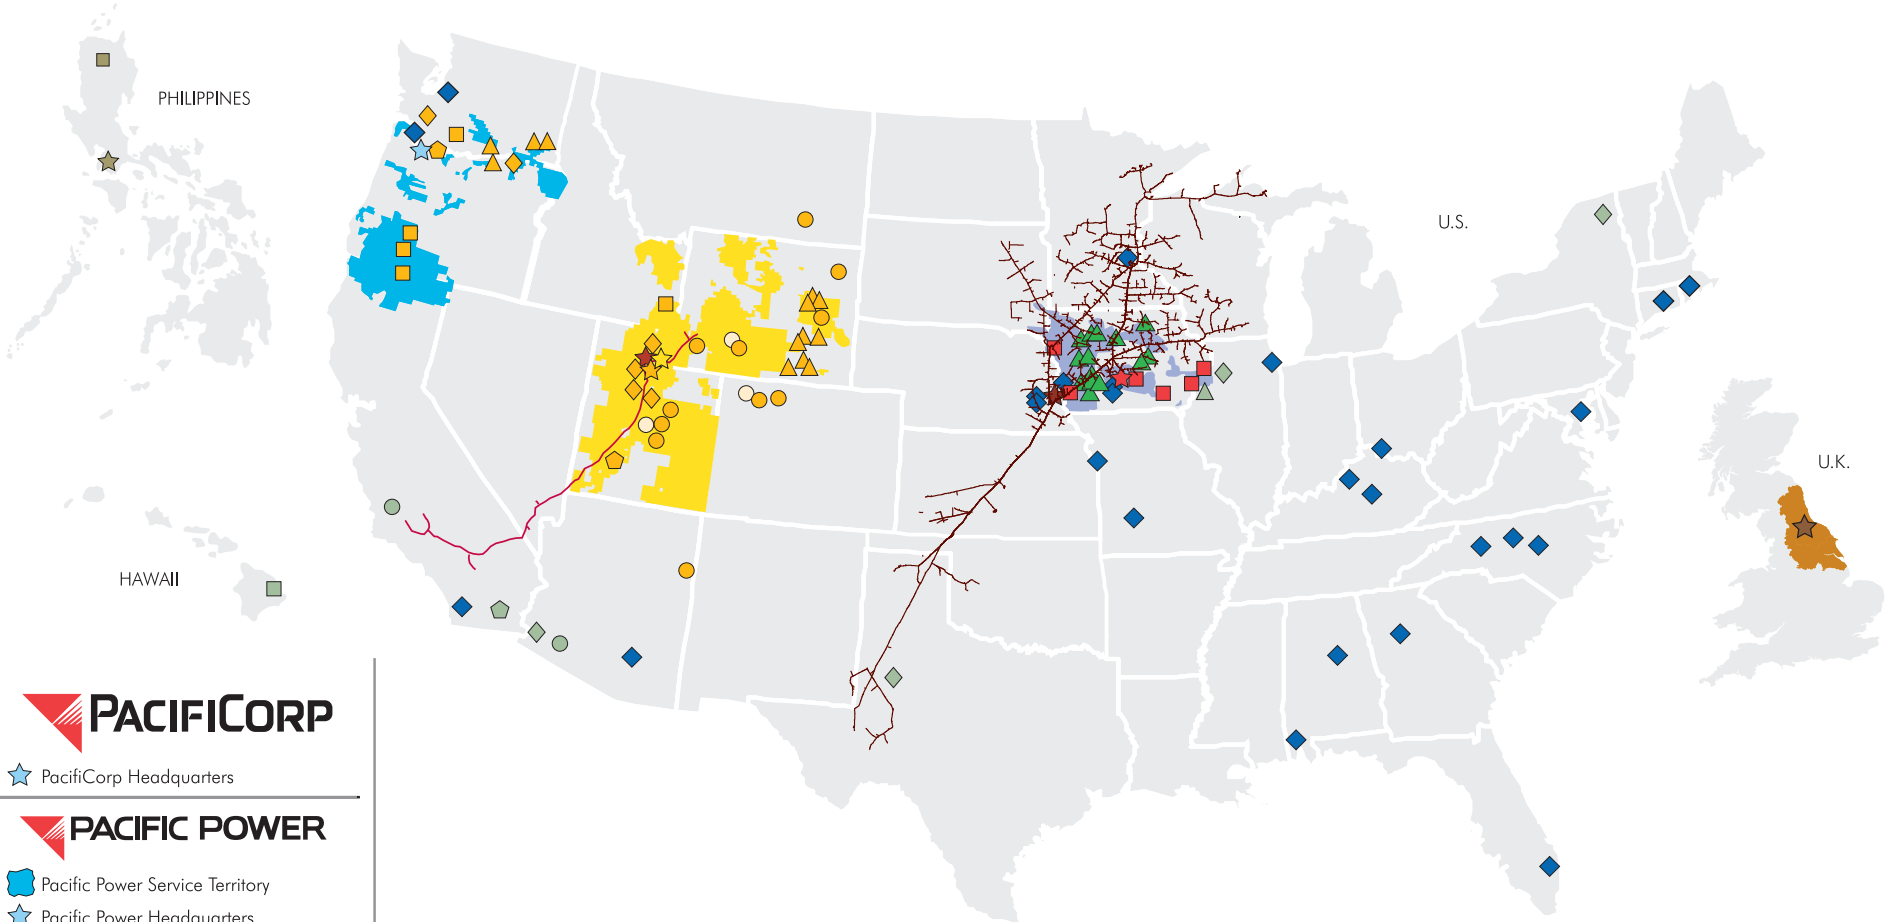

★ MidAmerican Energy Holdings Company Headquarters

PACIFICORP

★ PacificCorp Headquarters

PACIFIC POWER

☐ Pacific Power Service Territory

★ Pacific Power Headquarters

ROCKY MOUNTAIN POWER

☐ Rocky Mountain Power Service Territory

★ Northern Natural Gas Headquarters

Kern River GAS TRANSMISSION COMPANY

— Kern River Gas Transmission Pipeline

★ Kern River Headquarters

NORTHERN POWERGRID

☐ Northern Powergrid Service Territory

★ Northern Powergrid Headquarters